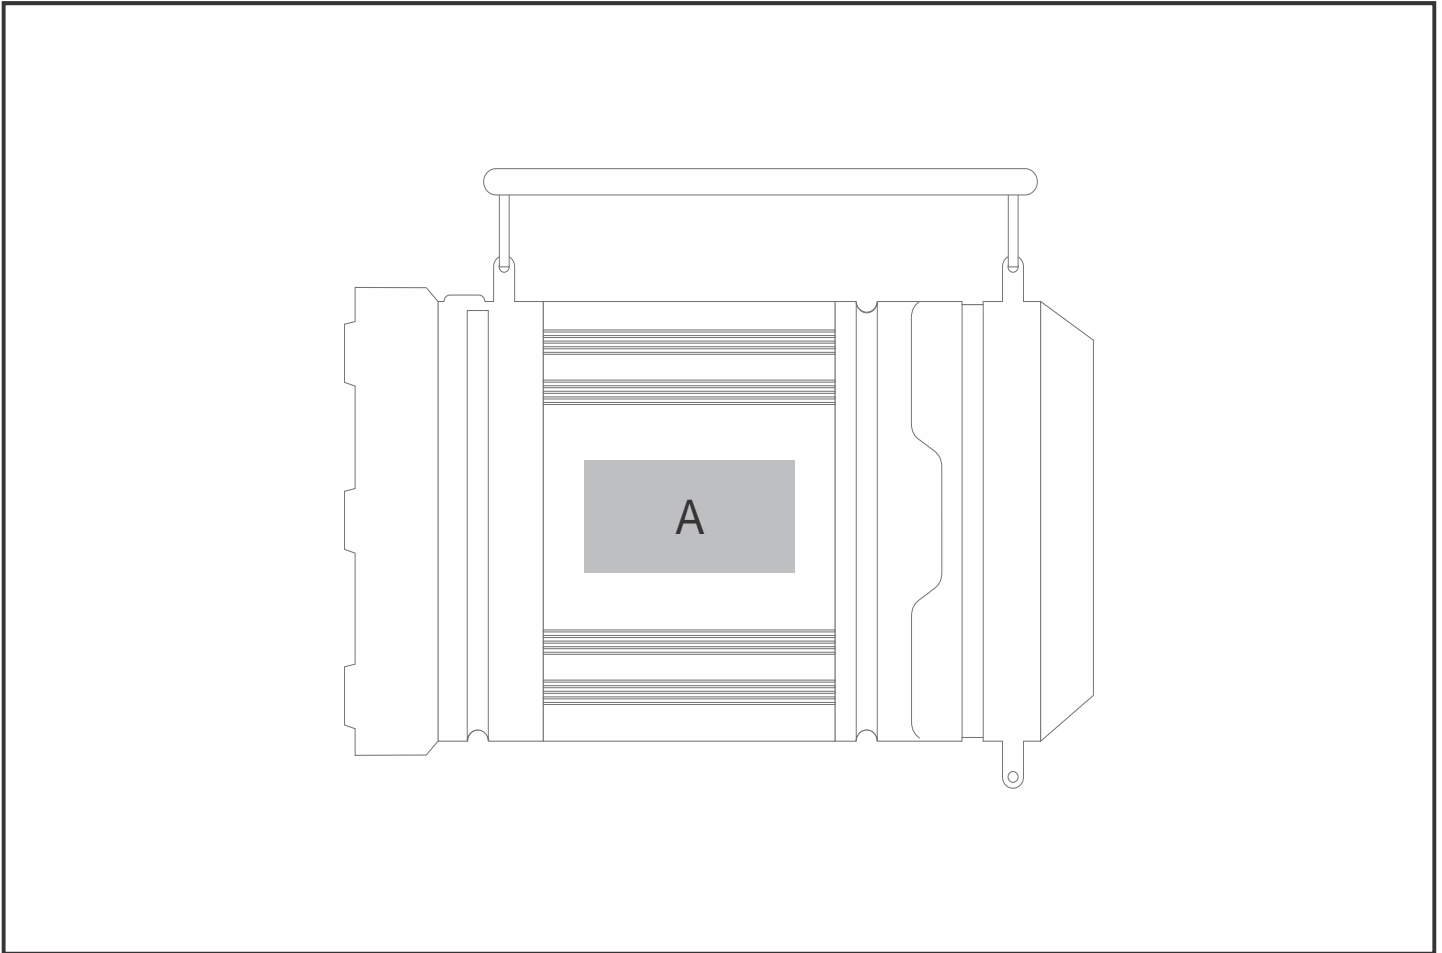

TOOL-8215

Sentry Torch & Lantern

Need to know:

- Includes 1-Colour, 1-Position Pad Print (setup fee applies)

Branding Options:

Position	Branding Method (Branding Code)	No. of Colours	Dimension
A	Pad Printing (PB)	4 Colours	40mm wide x 20mm high